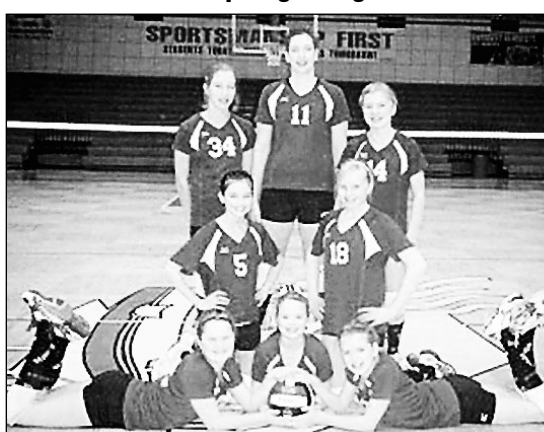

American League

East Division			
Baltimore	6	3	.667
New York	5	4	.556
Toronto	5	4	.556
Boston	2	8	.200
Tampa Bay	2	8	.200
Central Division			
Cleveland	7	2	.778
Chicago	6	3	.667
Kansas City	6	3	.667
Minnesota	3	6	.333
Detroit	3	7	.300
West Division			
Texas	9	1	.900
Los Angeles	4	5	.444
Oakland	5	4	.556
Seattle	2	7	.222

Monday's Games
Texas 2, Detroit 0
Tampa Bay 16, Boston 5
Oakland at Chicago White Sox, 8:10 p.m.
Cleveland at L.A. Angels, 10:05 p.m.
Toronto at Seattle, 10:10 p.m.

National League

East Division			
Philadelphia	7	2	.778
Washington	5	4	.556
Atlanta	4	6	.400
New York	4	6	.400
Central Division			
Cincinnati	6	3	.667
Milwaukee	5	5	.500
Pittsburgh	5	4	.556
Chicago	4	5	.444

Wednesday's Games
Cincinnati at San Diego, 5:35 p.m.
Milwaukee at Pittsburgh, 6:05 p.m.

MAUER

From Page 8

there and your adrenaline starts flowing during the season," Cuddyer said. "Yeah, you need your timing worked out and that could be something, but I wouldn't attribute all of the fact that we're not hitting to spring training."
Mauer has averaged just under 498 at-bats a season over the last six years, so his 30 at-bats to this point represent only about 6 percent of his season. So even though he hasn't hit the ball particularly hard yet, everyone is confident that it's only a matter of time.
"When it clicks," Young said, "it's going to be an ugly event for the opponent."

Storm Third At Spring Fling

The Yankton Storm sixth grade volleyball team earned a third-place finish at the Sioux Falls Spring Fling Tournament on Saturday in Sioux Falls. Team members include (front, L-R) Kami Cornemann, Elle Hiltunen, Brietta Russell, (middle) Jacey Anderberg, Darian Tramp, (back) Lindsey Hale, Josie Saylor and Linzie Cowman. Not pictured is coach Lara Russell.