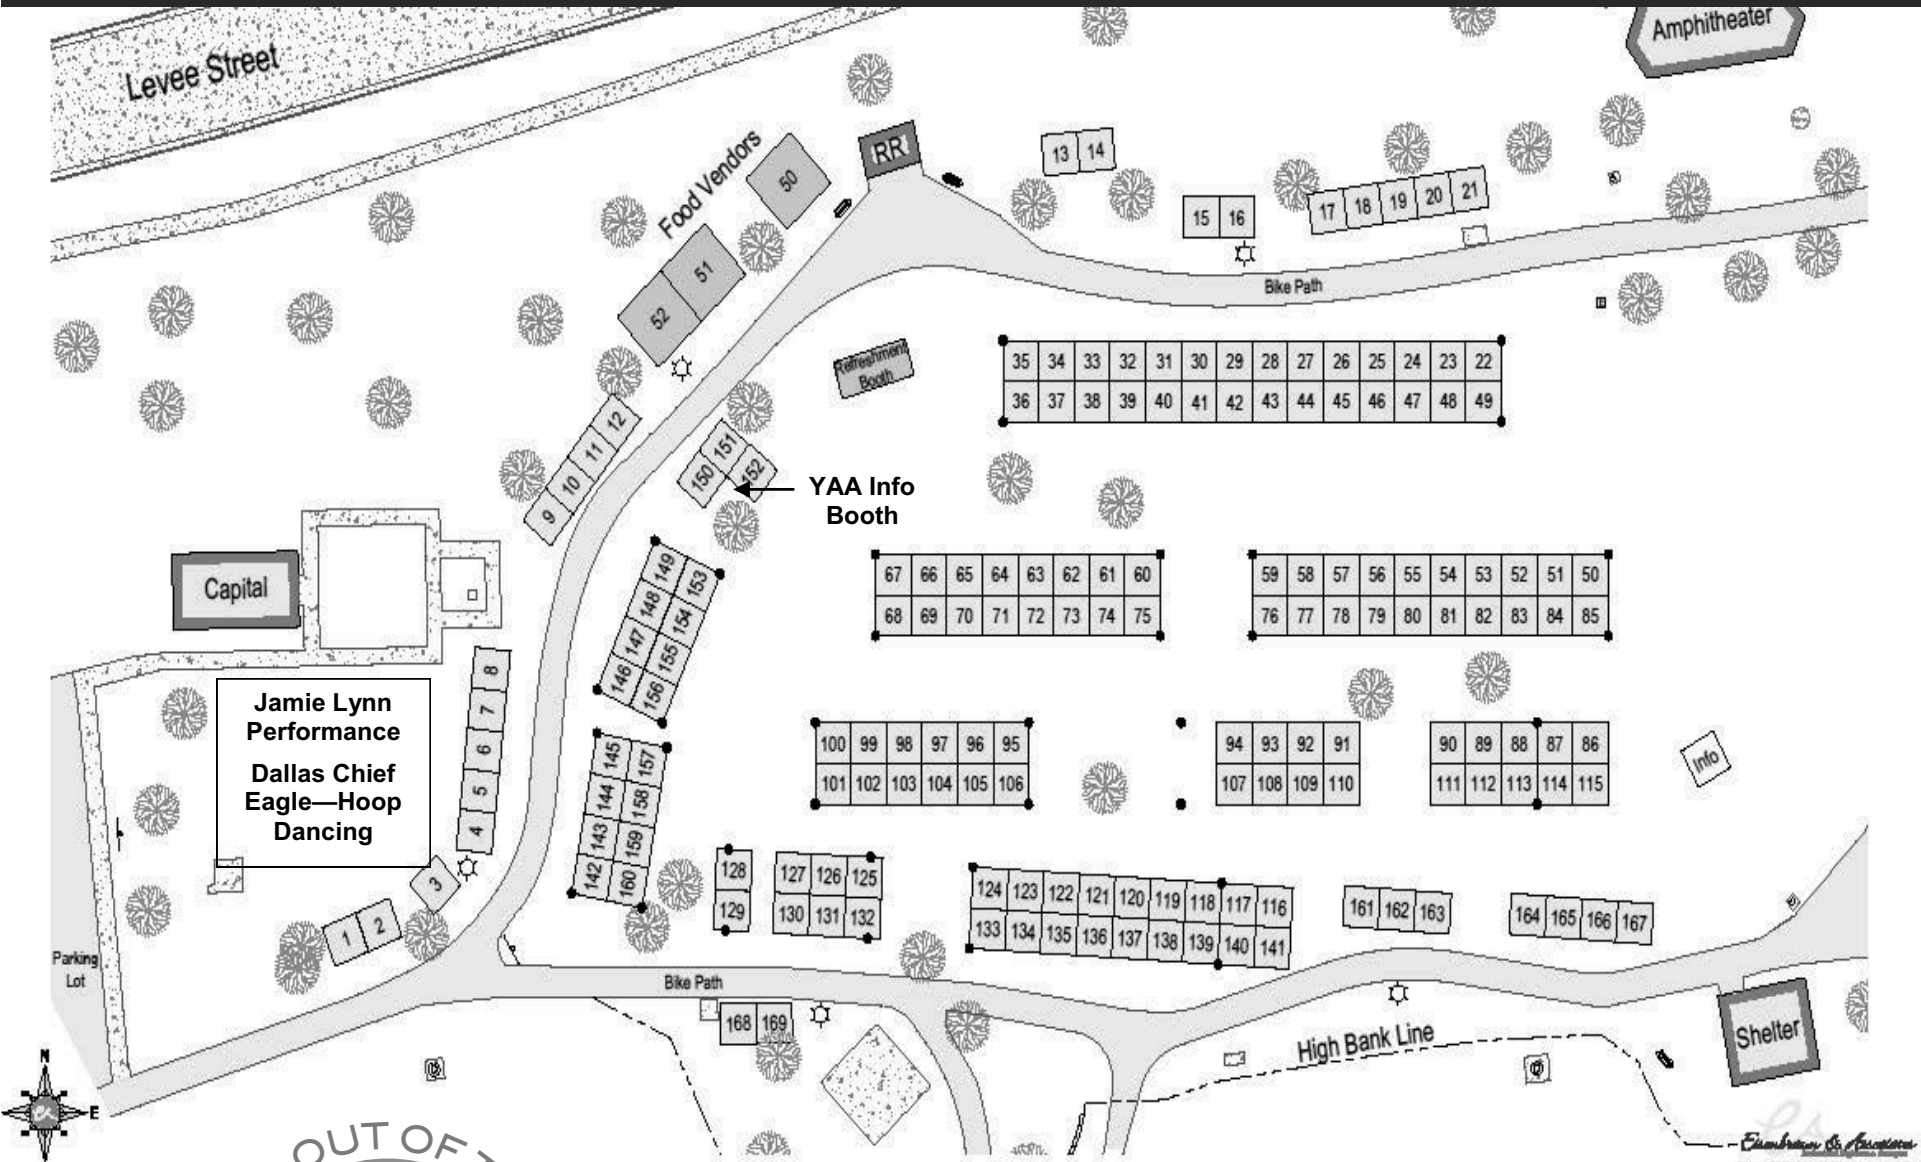

## Riverside Park Arts & Craft Booth Locations

**OUT OF THIS WORLD**  
YANKTON RIVERBOAT DAYS  
AUGUST 15, 16, 17  
2014  
www.riverboatdays.com

**NOT ALLOWED:**  
NO animals/pets, NO bikes,  
NO rollerblades, NO coolers,  
NO swimming in river (per city ordinance),  
NO Riverside area boat access  
during the weekend.

- Darts
- Pool Table
- Good Food
- Daily Specials
- Cold Beer
- Great Service
- Video Lottery

**PHINNEY'S**  
pub & casino  
Yankton Mall  
665-1902

**WEAVE KNIT IT**

**WELCOME TO RIVERBOAT DAYS!**

**Yankton's Premiere Knitting Store**  
Yarn • Books • Needles & Hooks  
Ask About Our Class Schedule!