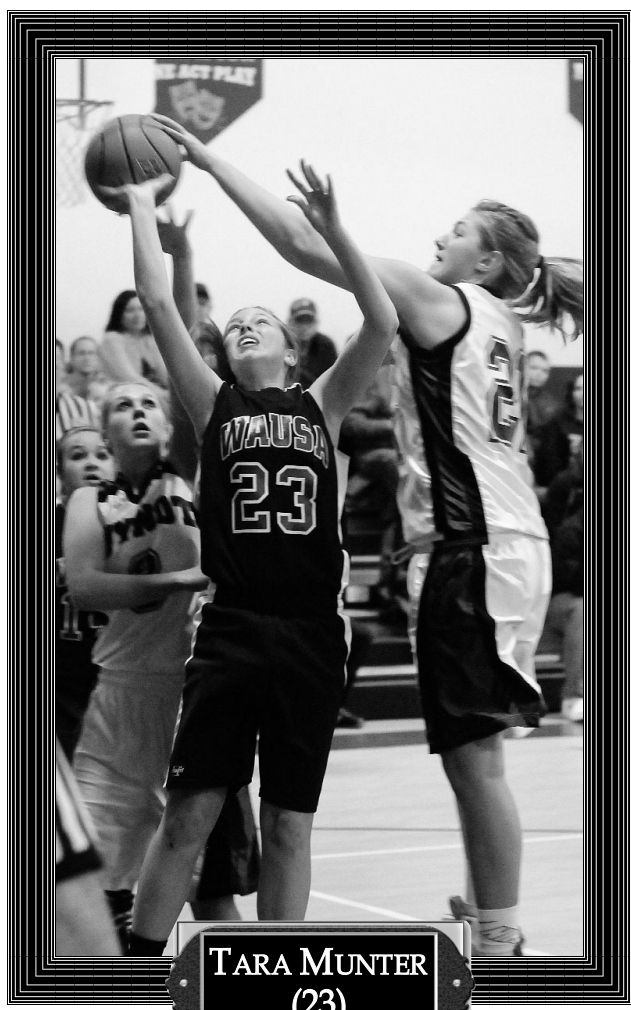

TARA MUNTER (23)

5-6, G, 2.8 ppg), Larissa McCordie (Jr., 5-6, G/F, 1.5 ppg), Alisa Hrbek (Jr., 5-5, G), Ashley Guenther (So., 5-10, F/C), Jace Fritz (So., 5-10, F/C)
NEWCOMER: Emily Knust (Fr., 6-1, F/C)

Ponca

COACH: Brady Stark-weather

ASSISTANTS: Eric Kloke, Ryan Olander

VITALS: Class C2, Lewis and Clark Conference

LAST YEAR: The Indians went 14-10.

TOP PROSPECTS: Elizabeth Watchorn (So., 5-7, G), MacKenzie Boyle (Jr., 5-6, G), Kianna Kramper (Sr., 5-8, G, All-Conference, 14 ppg), Han-

nah Albrecht (Sr., 5-9, G, 8 ppg), Rachel Bentz (So., 5-7, G), Abigail Van Dyke (So., 5-9, F), Cassandra Stowe (So., 5-3), Shelby Rickett (So., 5-5), Rachael Lux (Jr., 5-7), Tara Millard (Sr., 5-8), Kelsea Fethkenher (Jr., 5-9)

NEWCOMERS: Sadie Finnegan (So., 5-7, G), Emma Kneif (Fr., 5-5, G)

Randolph

COACH: Theresa Schnoor

ASSISTANTS: Brooke Anderson, Colin Schurman

VITALS: Class D1, Lewis and Clark Conference

LAST YEAR: Randolph finished 12-9. Nine athletes graduated from the squad last year. Randolph lost in the

sub-district finals last year.

RETURNING LETTERWINNERS: Haley Schnoor (Sr., 5-5, G, 10 ppg, 5 apg, 4 rpg, All Conference), Elle Bermel (Jr., G, 8 ppg, All Conference), Katie Fye (Sr., G/F), Katelyn Backhaus (Jr., P, 5rpg), Megan Fink (Jr., P), Allie Thies (Jr., F/G), Madysen Andrew (Jr., F), Citie Lemmens (Jr., G)
TOP PROSPECT: Carlee Thies (Fr., 5-9, F)

Wausa

COACH: Terry Nelson
ASSISTANT: Mary Lingenfelter

VITALS: Class D2, Lewis and Clark Conference

LAST YEAR: The Lady Vikings went 9-14.

RETURNING STARTERS: Tori Clausen (6-0, All-Conference), Tara Munter (5-7, HM All-Conference), Krissy Kumm (5-4)

Wynot

COACH: Steve Wieseler

ASSISTANTS: Shelley Arkfeld, Heidi Magorian

VITALS: Class D2, Lewis and Clark Conference

LAST YEAR: The Lady Blue Devils, while going 24-6, won their fourth consecutive state championship. They graduated two players.

RETURNING LETTERWINNERS: Kristi Bruening (Sr., 5-10, 3 ppg, 3 rpg), Jenna Heine (Sr., 5-6, 10.2 ppg, All-State), Danielle Wieseler (Jr., 5-3, 10.2 ppg, 2.5 apg, 3 spg), Olivia Wiesler (Jr., 5-3), Carissa Kuchta (So., 5-6, 3.6 ppg, 1.5 spg), Courtney Arkfeld (So., 5-8, 7.3 ppg, 5.2 rpg, 3 spg), Skylar Arkfeld (So., 5-8, 1.5 ppg, 1.3 rpg), Holly Lavos (So., 5-6)

NEWCOMER: Melissa Schram (Sr., 5-5)